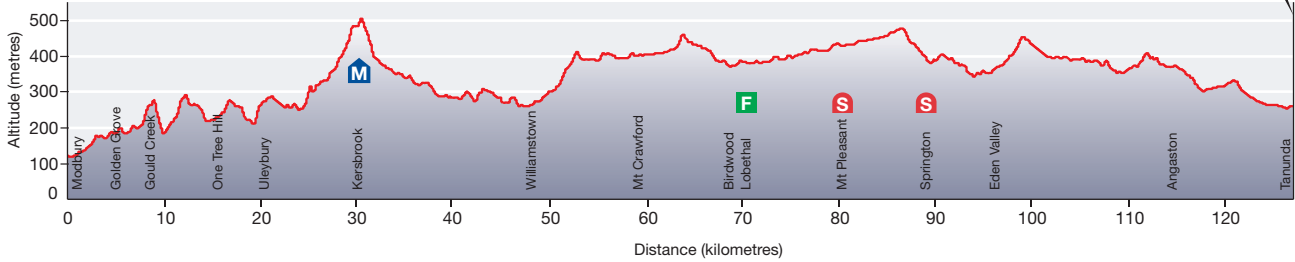

Bupa Stage 4

Modbury to Tanunda - 126.5km

Friday 25 January 2013

UCI WorldTour Event

tourdownunder.com.au

STAGE 4 - Profile

STAGE 4 - Final 3km Profile