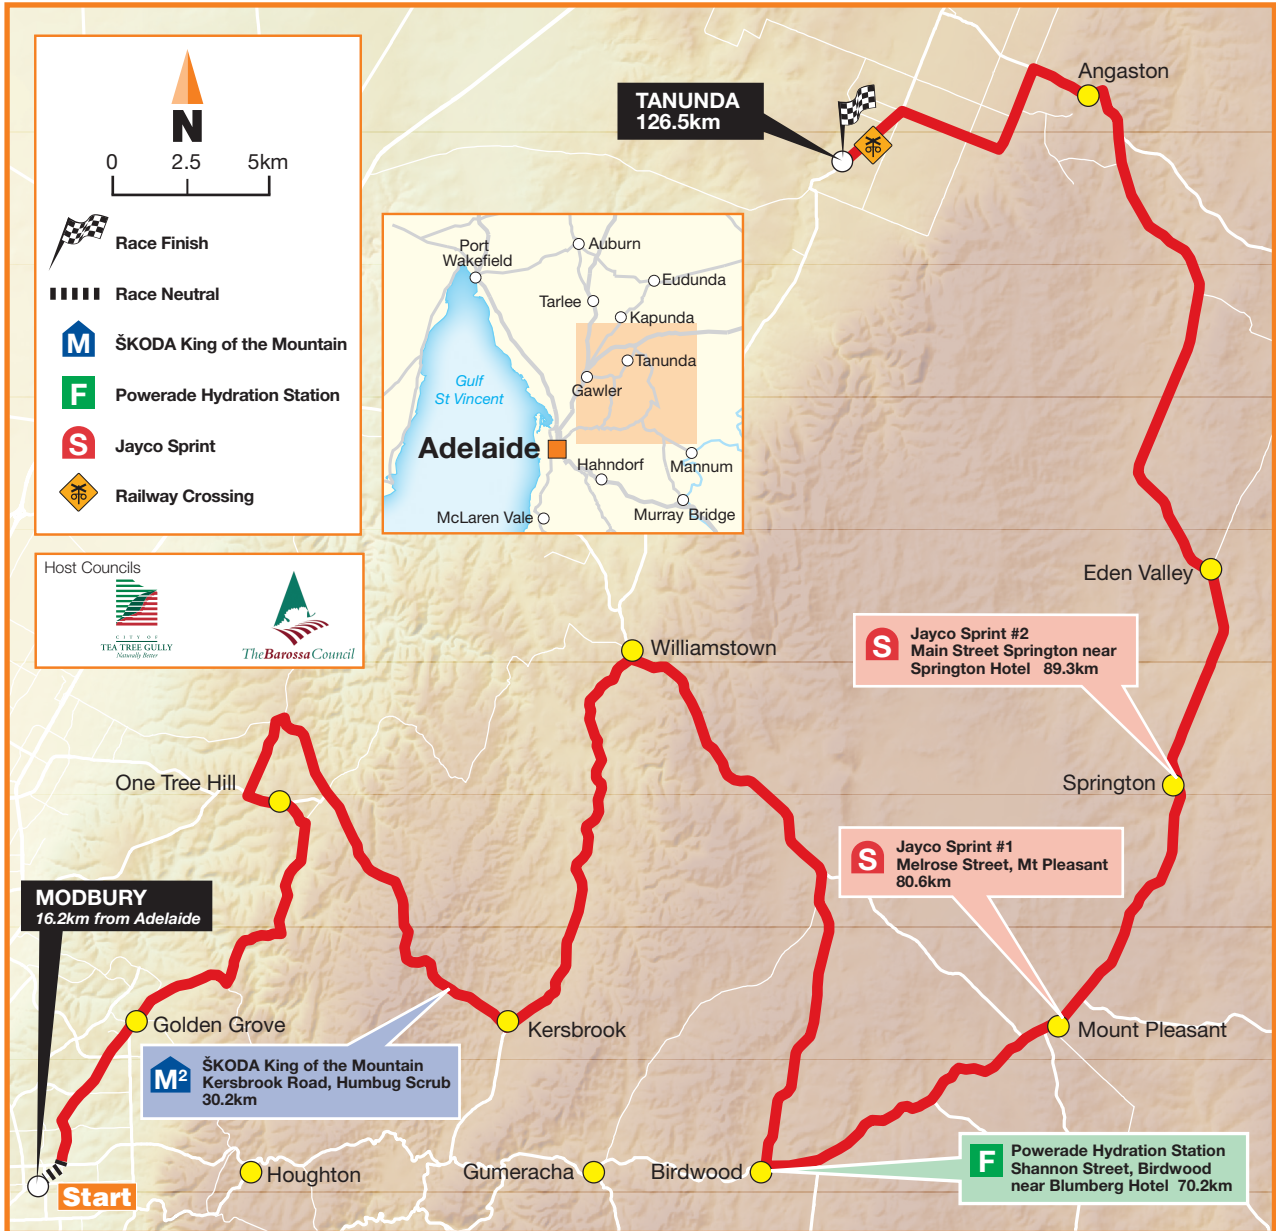

Bupa Stage 4

Modbury to Tanunda - 126.5km

Friday 25 January 2013

UCI WorldTour Event

tourdownunder.com.au

STAGE 4 - Profile

STAGE 4 - Final 3km Profile