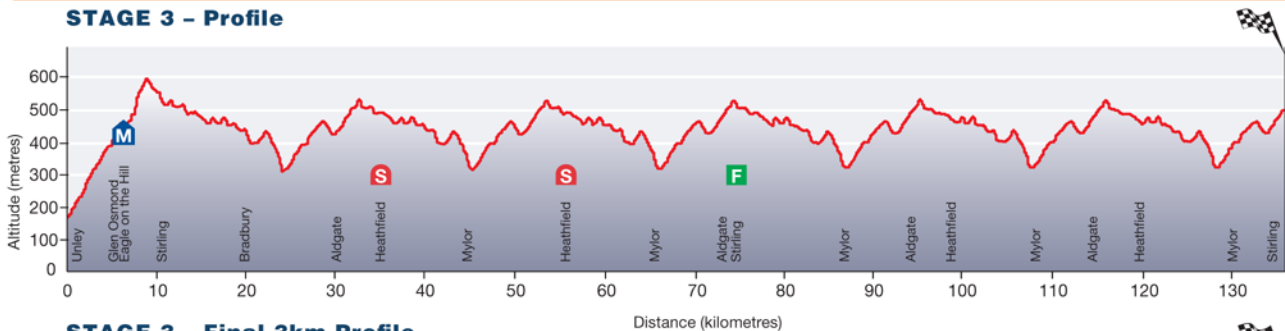

# BikeExchange.com.au Stage 3

## Unley to Stirling – 139km

Thursday 24 January 2013

**STAGE 3 - Profile**

**STAGE 3 - Final 3km Profile**