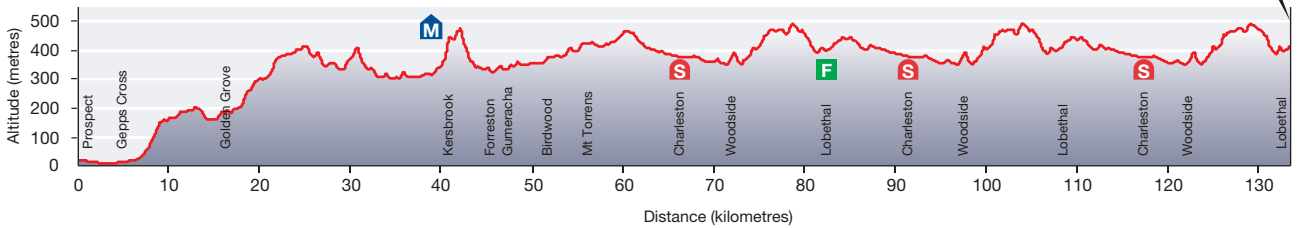

## Prospect to Lobethal – 135km

Tuesday 22 January 2013

UCI World Tour Event

[tourdownunder.com.au](http://tourdownunder.com.au)

**STAGE 1 - Profile**

**STAGE 1 - Final 3km Profile**