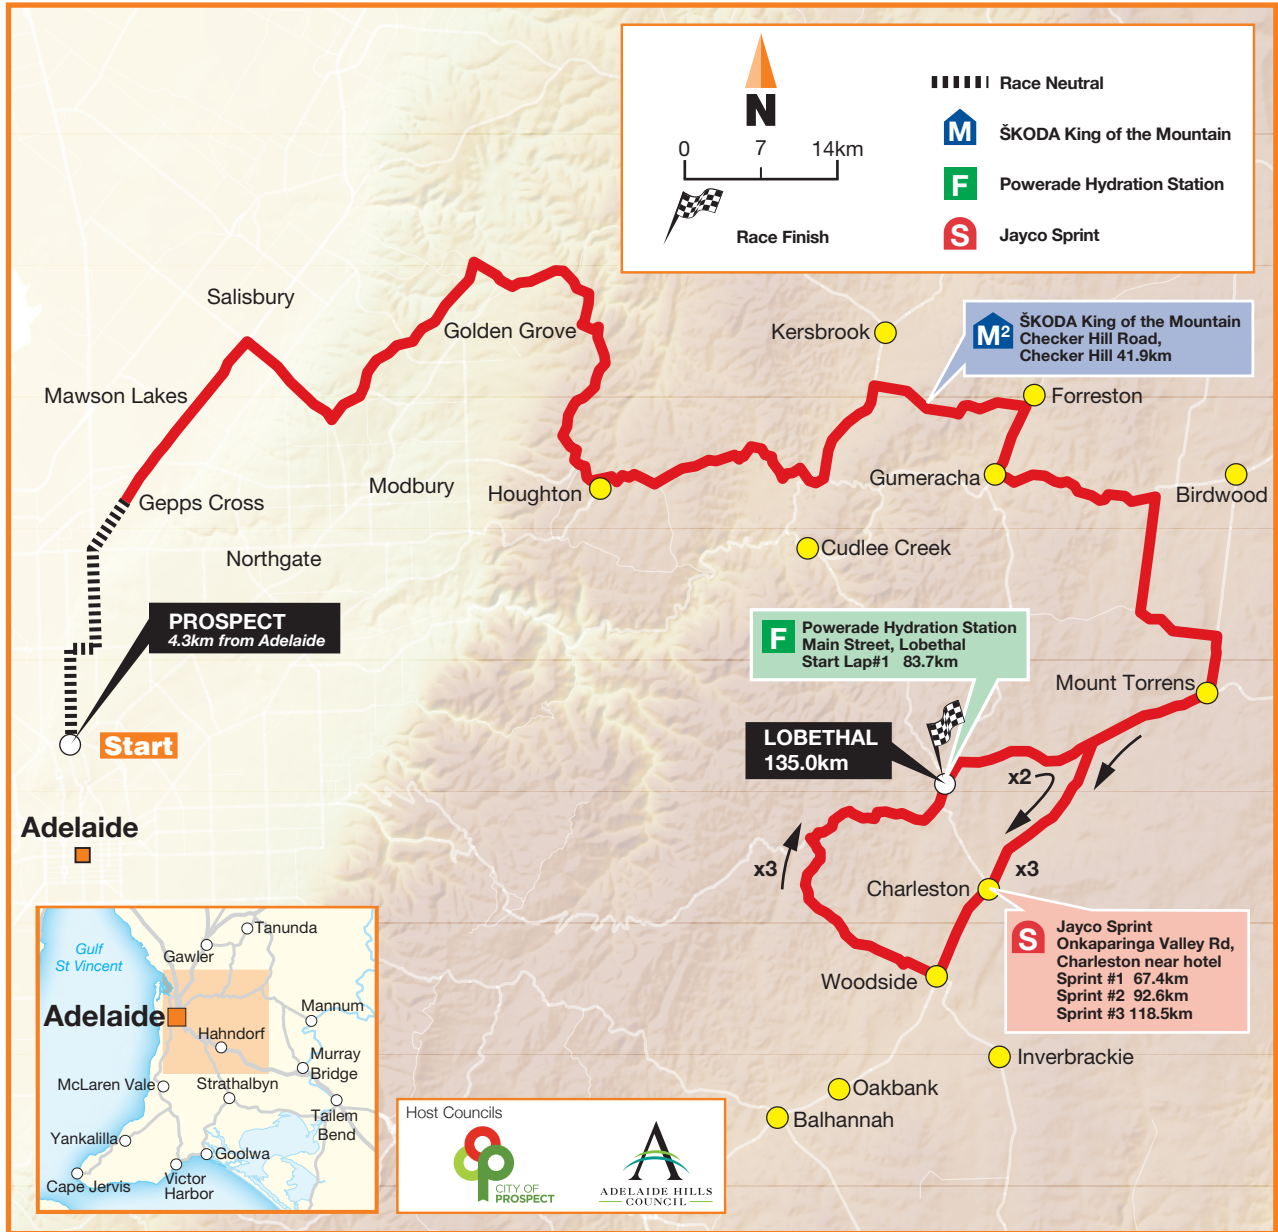

# Stage 1

## Prospect to Lobethal – 135km

Tuesday 22 January 2013

UCI World Tour Event

[tourdownunder.com.au](http://tourdownunder.com.au)

**STAGE 1 - Profile**

**STAGE 1 - Final 3km Profile**