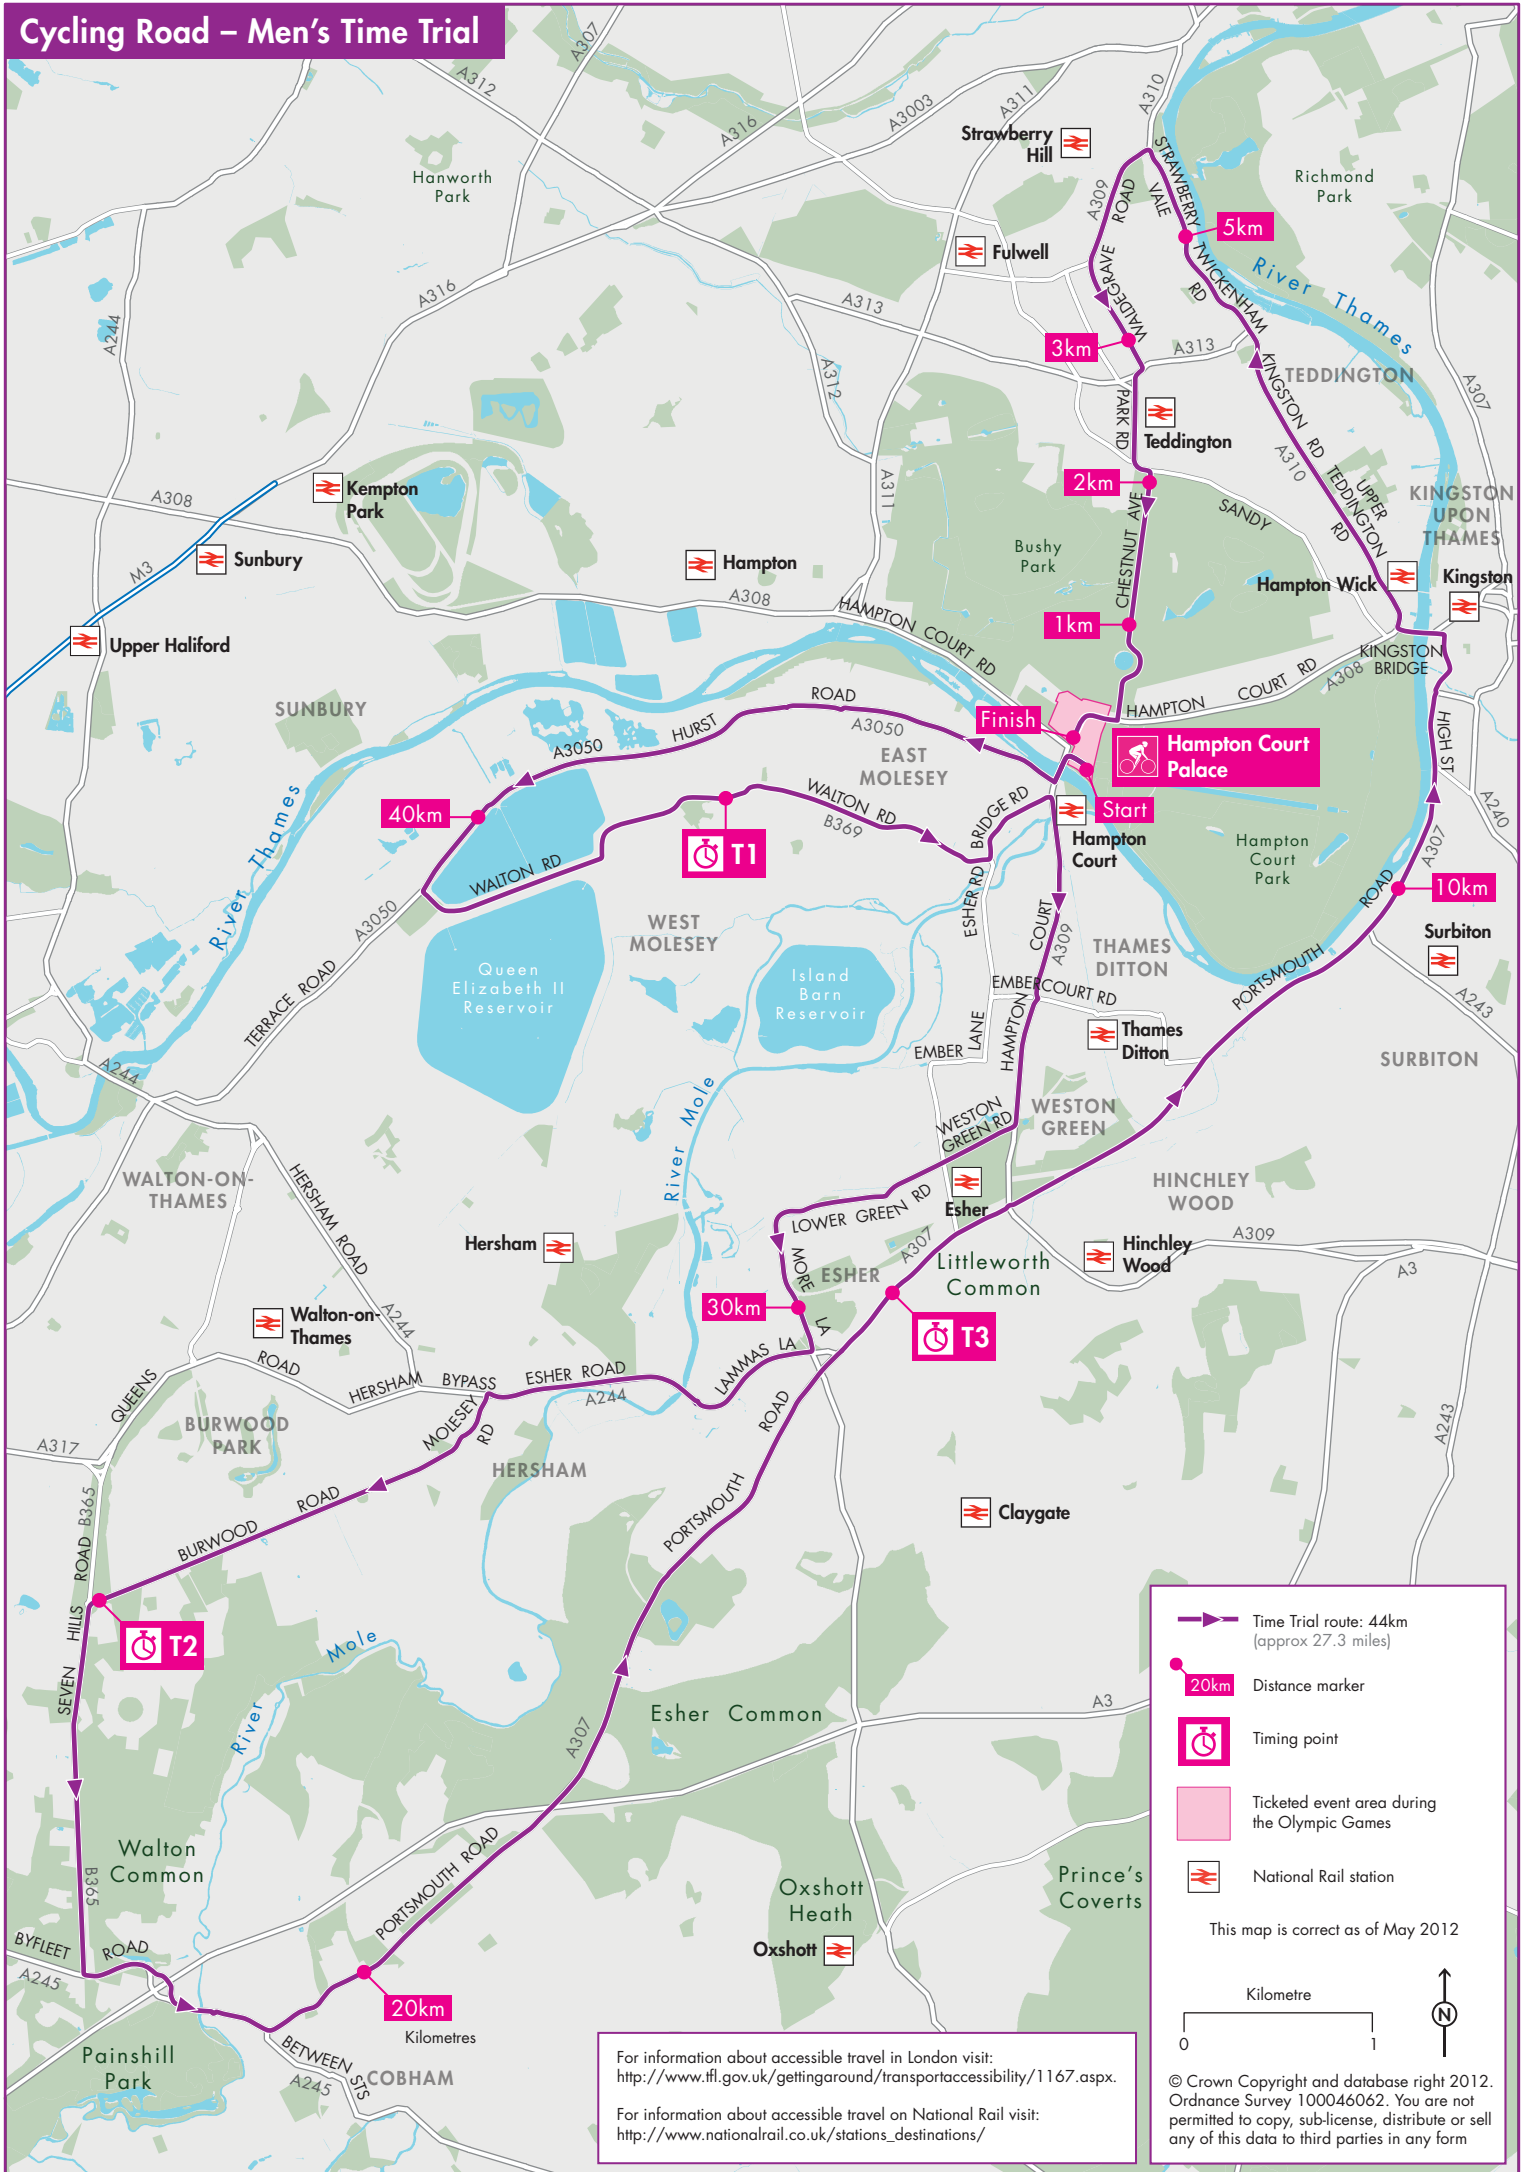

Cycling Road – Men's Time Trial

- Time Trial route: 44km (approx 27.3 miles)
- 20km Distance marker
- Timing point
- Ticketed event area during the Olympic Games
- National Rail station

This map is correct as of May 2012

Kilometre

0 1

For information about accessible travel in London visit:
<http://www.tfl.gov.uk/gettingaround/transportaccessibility/1167.aspx>

For information about accessible travel on National Rail visit:
http://www.nationalrail.co.uk/stations_destinations/

© Crown Copyright and database right 2012. Ordnance Survey 100046062. You are not permitted to copy, sub-license, distribute or sell any of this data to third parties in any form