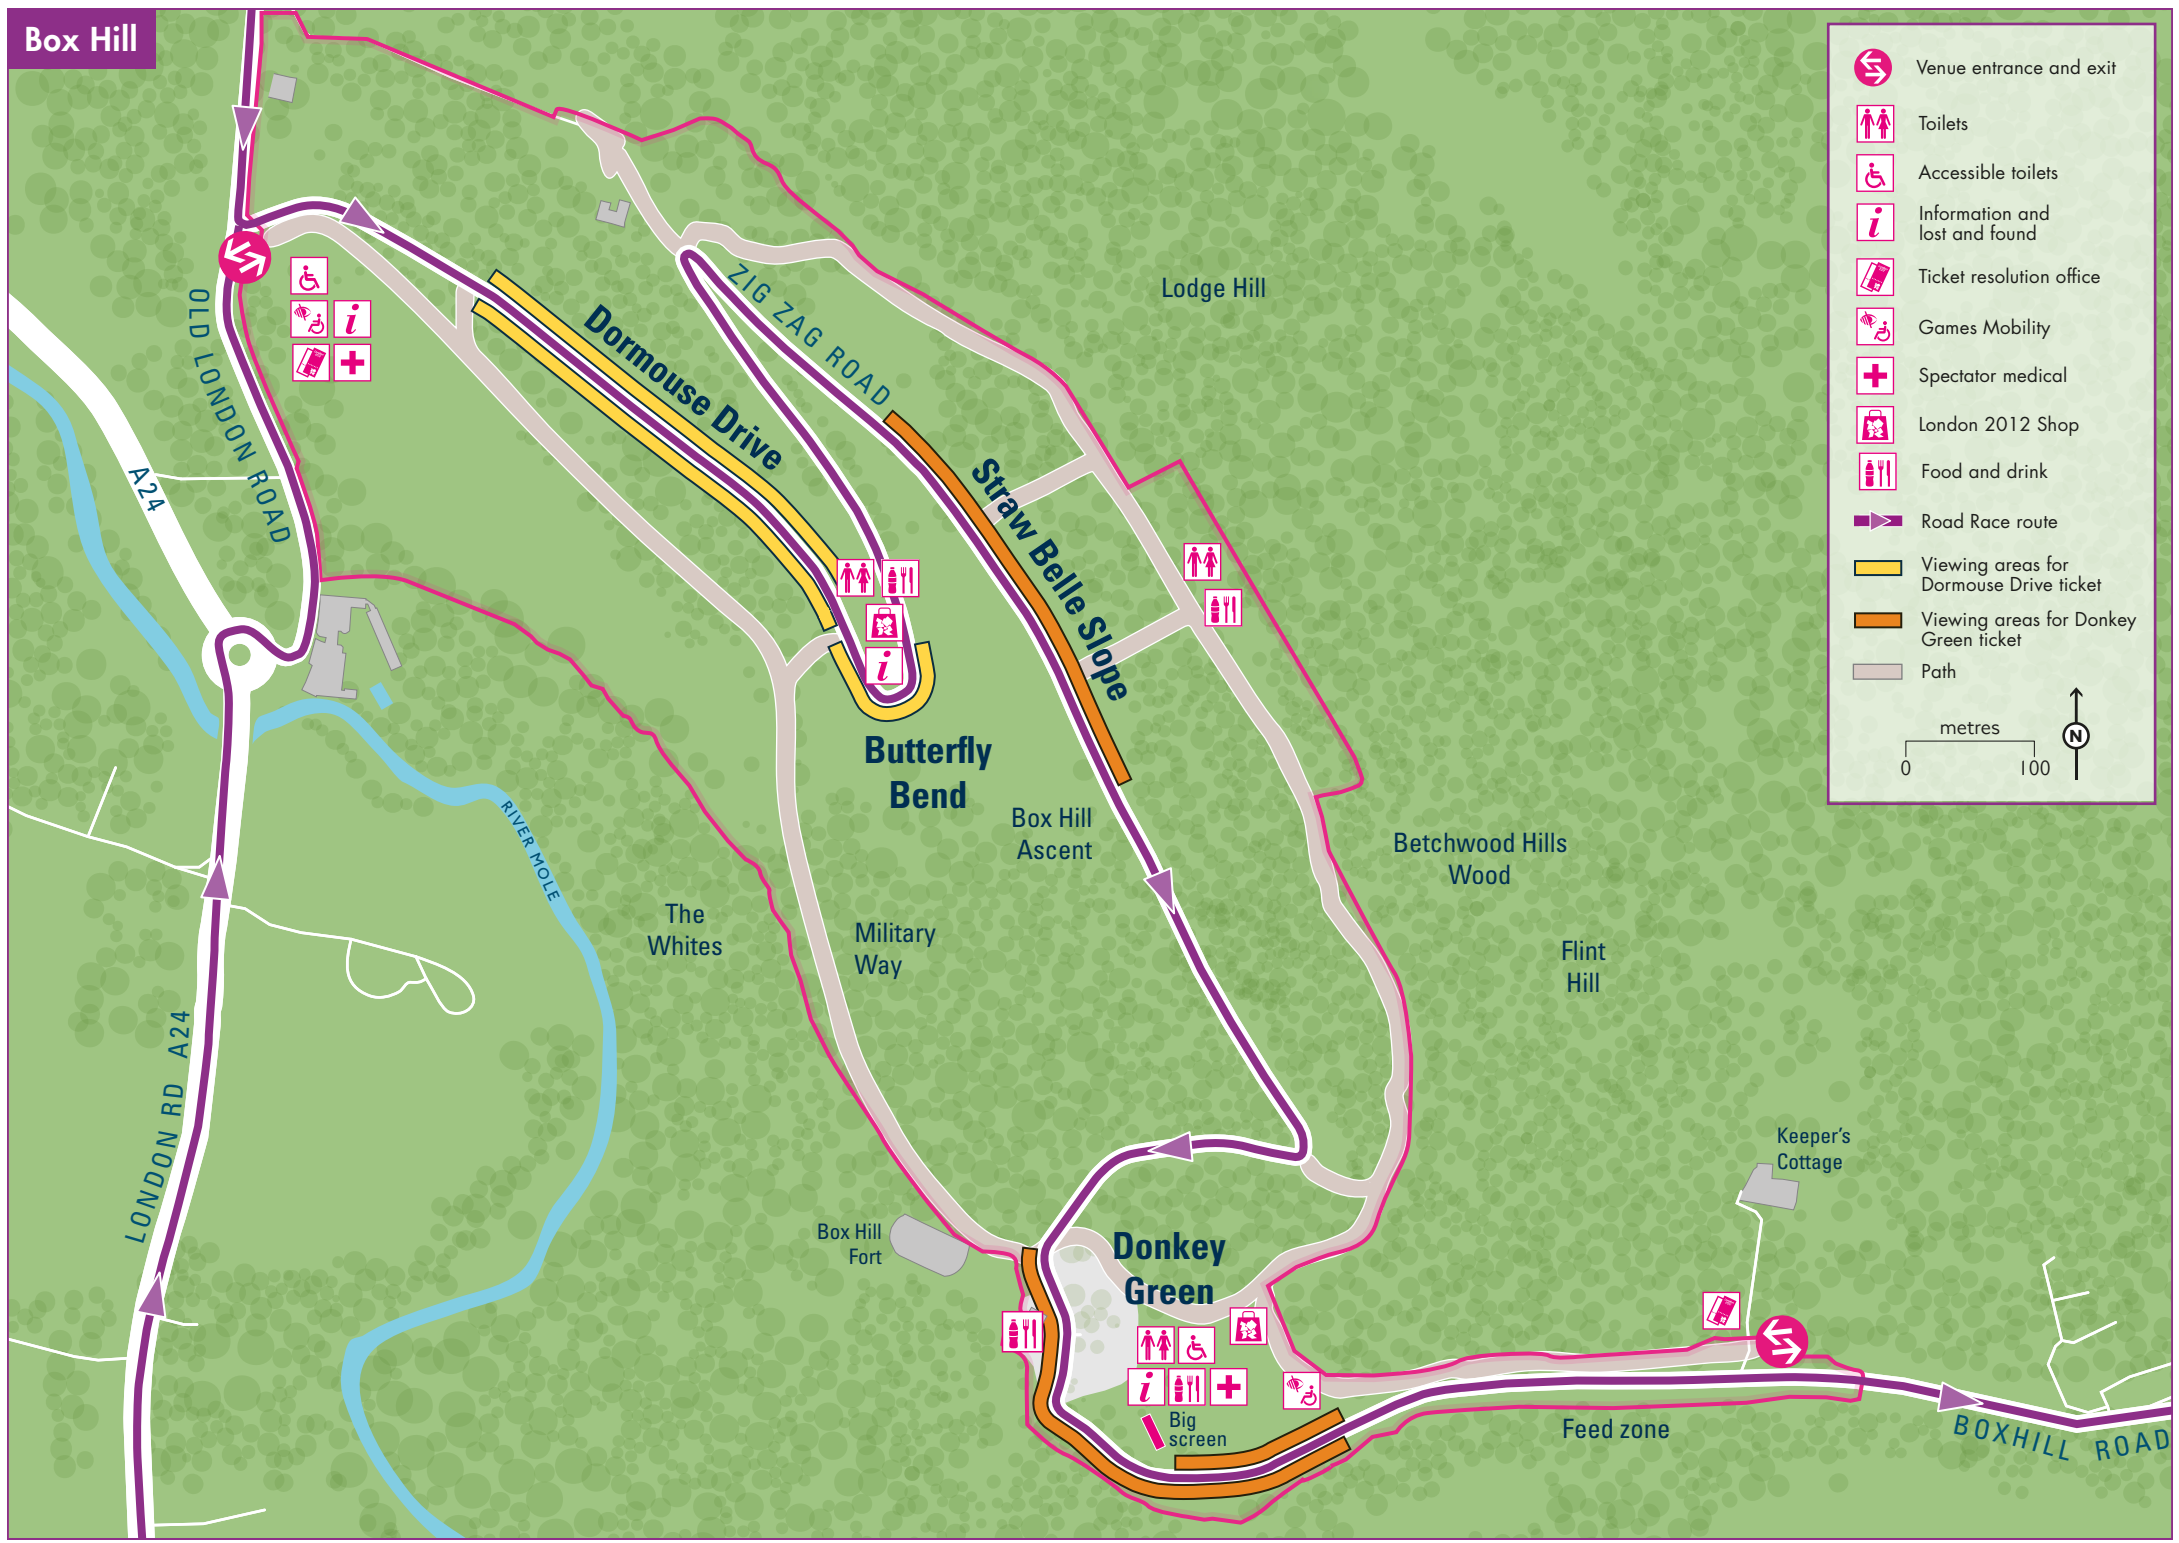

Box Hill

- Venue entrance and exit
- Toilets
- Accessible toilets
- Information and lost and found
- Ticket resolution office
- Games Mobility
- Spectator medical
- London 2012 Shop
- Food and drink
- Road Race route
- Viewing areas for Dormouse Drive ticket
- Viewing areas for Donkey Green ticket
- Path

metres

0 100

N