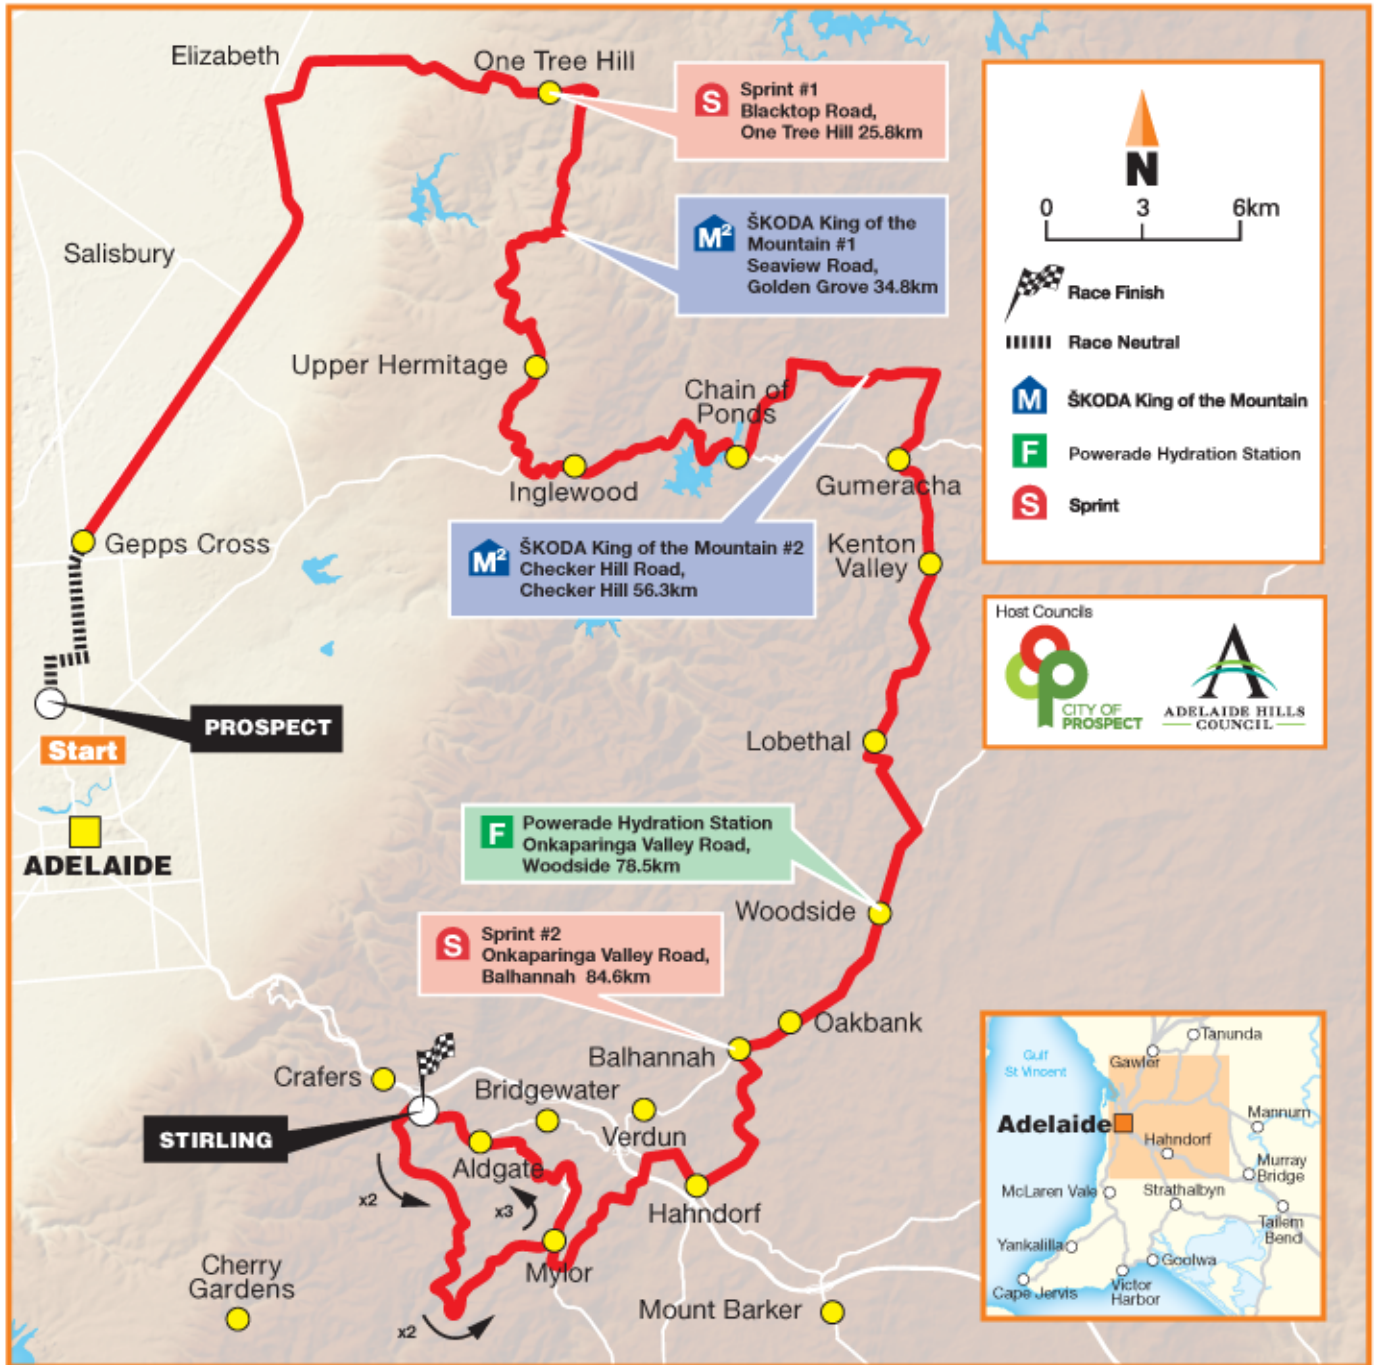

BikeExchange.com.au Stage 2

Prospect to Stirling – 150.0km

Wednesday 22 January 2014

UCI WorldTour Event

tourdownunder.com.au

BIKEEXCHANGE.COM.AU STAGE 2 - Profile

BIKEEXCHANGE.COM.AU STAGE 2 - Final 3 km