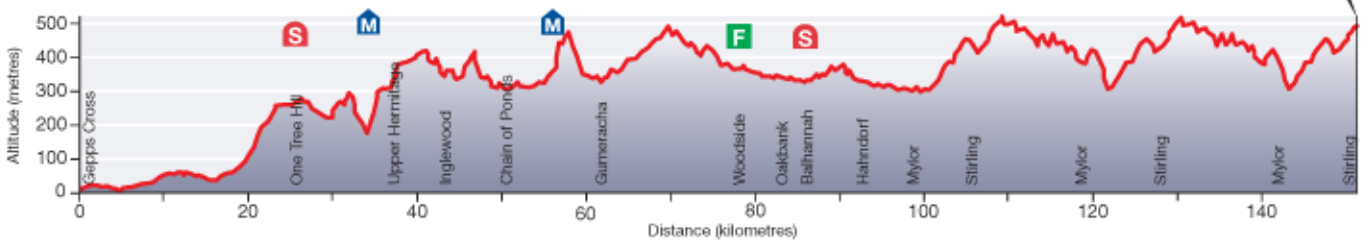

BikeExchange.com.au Stage 2

Prospect to Stirling – 150.0km

Wednesday 22 January 2014

UCI WorldTour Event

tourdownunder.com.au

BIKEEXCHANGE.COM.AU STAGE 2 - Profile

BIKEEXCHANGE.COM.AU STAGE 2 - Final 3 km